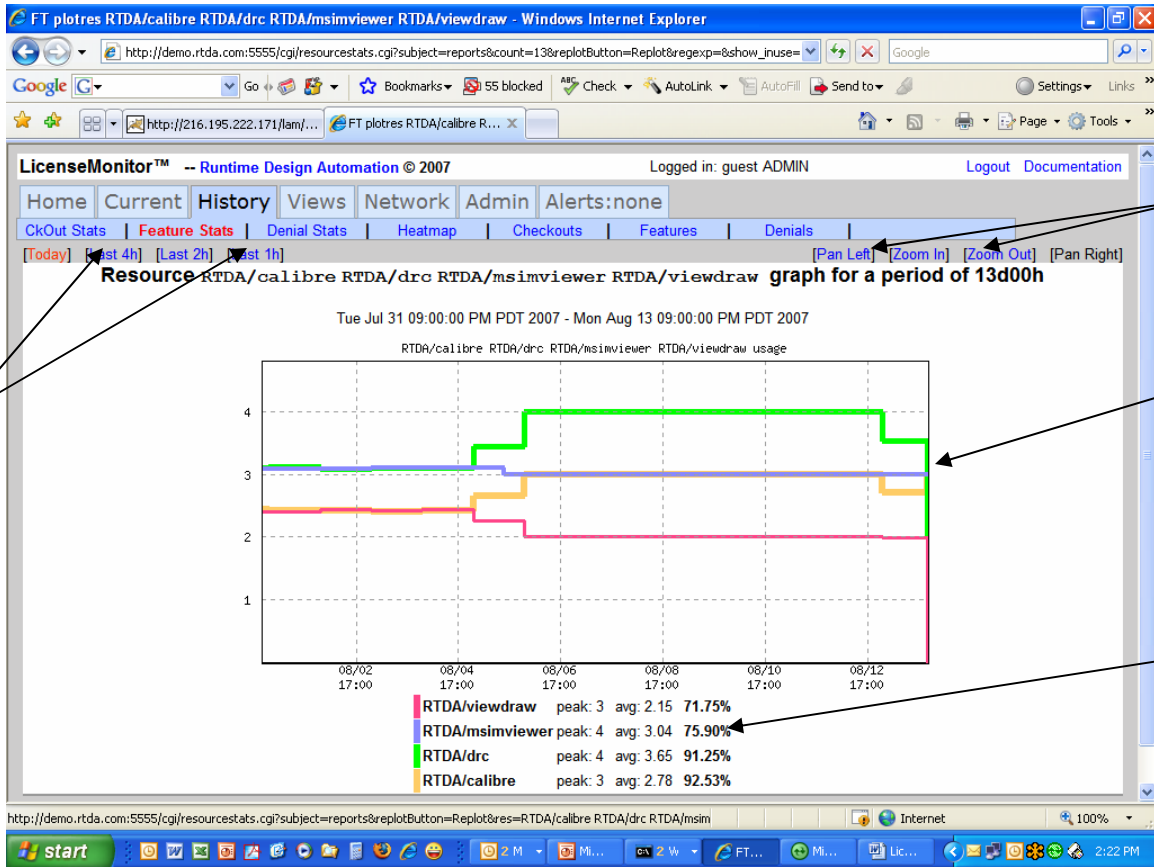

Feature Usage Graph over time (4 Features)

Click to change time period

Pan and Zoom view

Color coded plot by Feature

Legend and quick stats