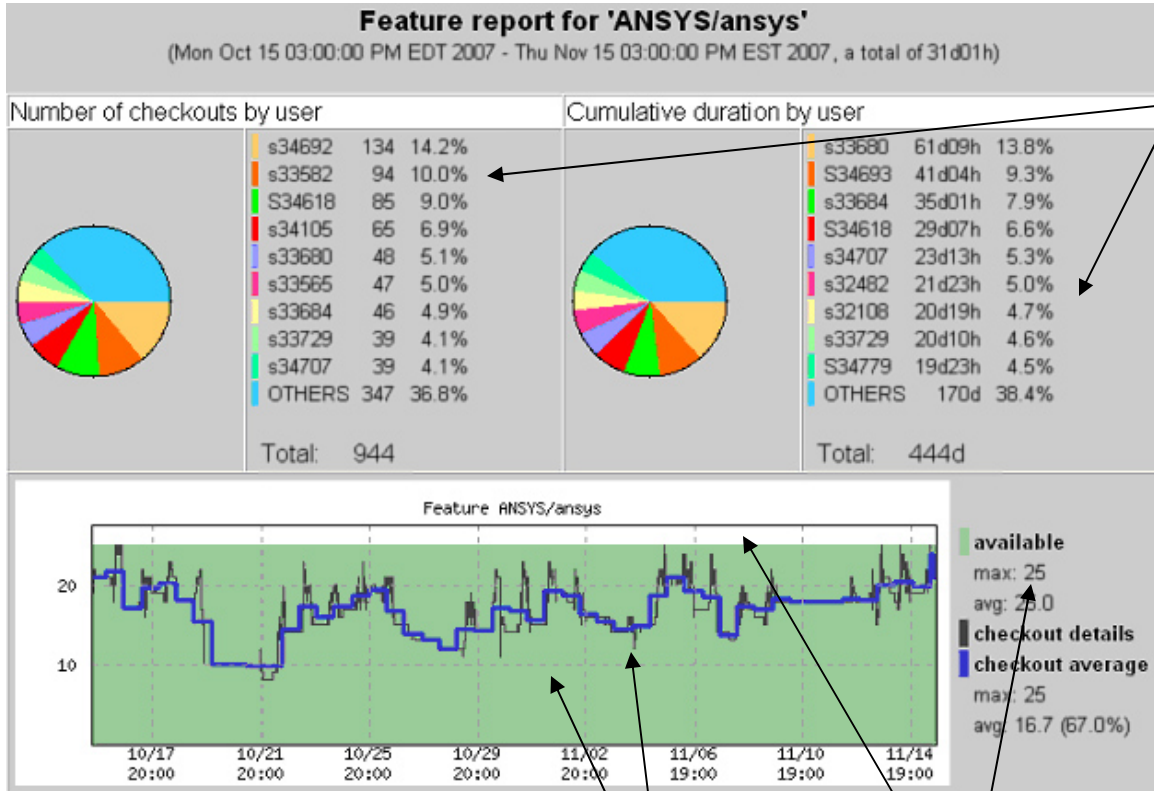

# Usage by User and Average Checkout View

Pie-chart plot of Users of this Feature for this time period by: # checkouts, and cumulative time

Time based plot of "Actual" and "Average" usage for this time period

Total available